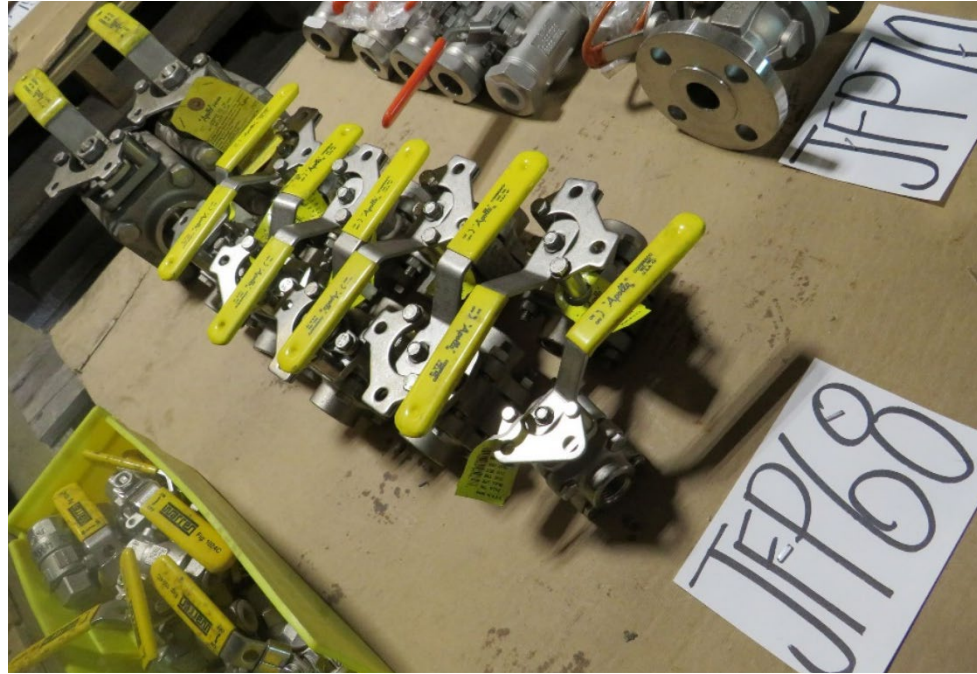

SLE 23-035 Pipeline Valve & Equipment Sale

SLE 23-035 Pipeline Valve & Equipment Sale

SLE 23-035 Pipeline Valve & Equipment Sale

SLE 23-035 Pipeline Valve & Equipment Sale

SLE 23-035 Pipeline Valve & Equipment Sale